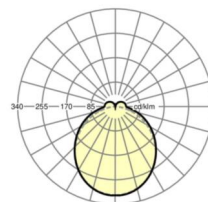

CHARACTERISTICS

Order number	19470004150
EAN number	4020863395965
Commodity code	94051190
Certification mark	IP 20, Protection class I, ENEC10 VDE, F, HACCP DIN10500/Food/IFS-application-related suitability/BRC, Indoor, CE
Impact resistance (IK rating)	IK03 (-20°C bis 45°C)
Ambient temperatur	ta -20°C to 45°C
Warranty period	5 years
State funding programs	BEG - Federal funding for efficient buildings (valid only for Germany)

ELECTRICAL ENGINEERING

Controller	Electronic driver (1 pcs.)
System output	26W
Mains voltage	230V/50Hz
Energy efficiency class/light source	D

LIGHTING TECHNOLOGY

Placement	LED, Colour rendering/Light colour CRI ≥ 80 / 6500K
Colour tolerance (MacAdam)	3SDCM
Nominal luminous flux	3953lm
LED service life	50000h L80/B10 (Tq 45°C)
Luminaire luminous efficiency	154lm/W
Beam angle	115° (C0) / 110° (C90)
UGR lat./long.	24.2 / 23.6

MECHANICS

Housing colour	traffic white RAL 9016
Dimensions (LxWxDxH)	1531mm x 55mm x 37mm
Weight (net)	1.9kg
Type of installation	Mounting rail system installation, Light structure

Dimensions

L	1531 mm	Length
B	55 mm	Width
H	37 mm	Height

DEEP-LINK

<https://www.regiolux.de/en/article/19470004150>

Reference	LED 4000lm 865
ηLB	100 %
Φ ↓/↑	90 % / 10 %
UGR lat./long.	24.2 / 23.6